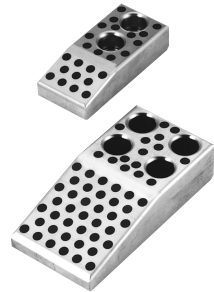

Cam Dwell Plate

15° TYPE

CSPWS
(Bronze with Graphite Type)

● Sliding Direction

CSPSS
(Steel Type)

T	W ₁	Catalog No.	W	L
25	—	CSPWS	50	110
25	40		75	110
30	40		130	130
25	60	CSPSS	100	110
30			130	

Order -
CSPWS 75 - 130