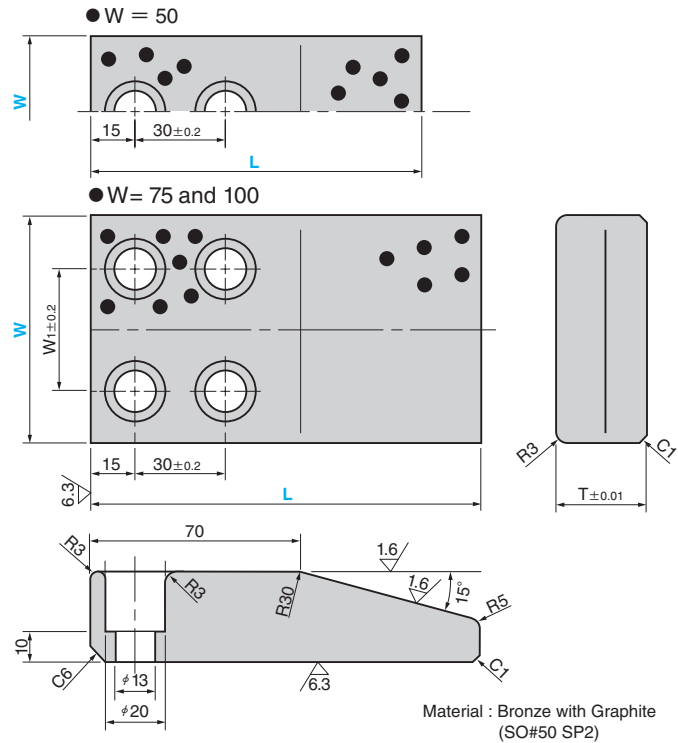

Cam Dwell Plate

15° TYPE

CSPWS
(Bronze with Graphite Type)

● Sliding Direction

CSPSS
(Steel Type)

T	W ₁	Catalog No.	W	L
25	—	CSPWS	50	110
25	40		75	110
30	40		130	130
25	60	CSPSS	100	110
30			130	

Order -
CSPWS 75 - 130