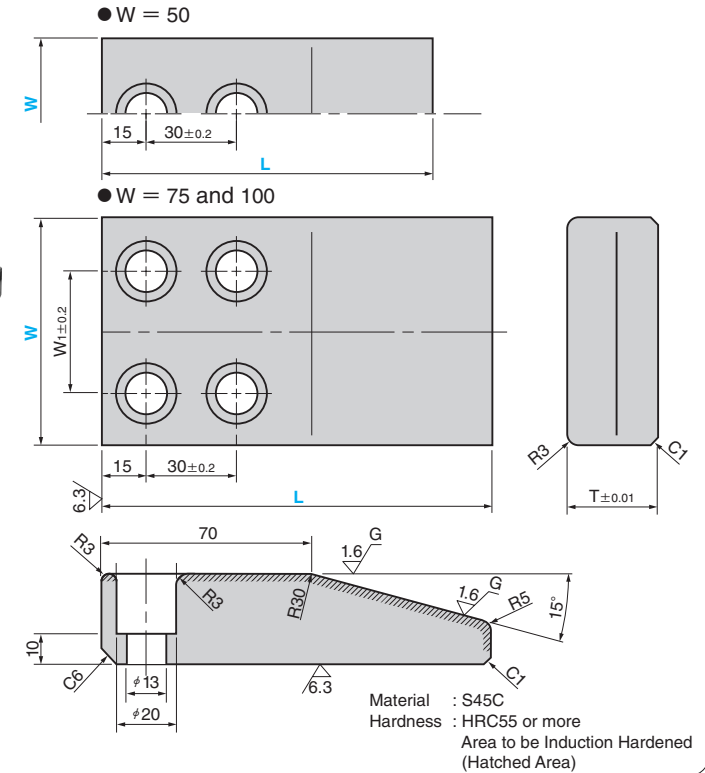

Cam Dwell Plate

15° TYPE

CSPWS
(Bronze with Graphite Type)

● Sliding Direction

CSPSS
(Steel Type)

T	W ₁	Catalog No.	W	L
25	—	CSPWS	50	110
25	40		75	110
30	40		130	130
25	60	CSPSS	100	110
30			130	

Order -
CSPWS 75 - 130