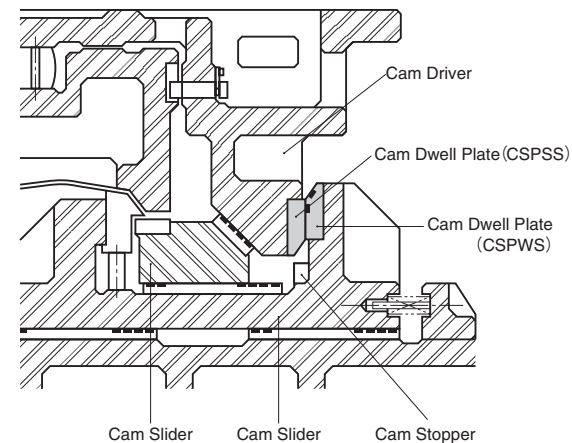

T	W₁	Catalog No.	W	L
25	—	CSPWS	50	110
25	40		75	110
30	40		130	130
25	60	CSPSS	100	110
30			130	

Order   -
CSPWS 75 - 130

EX Example