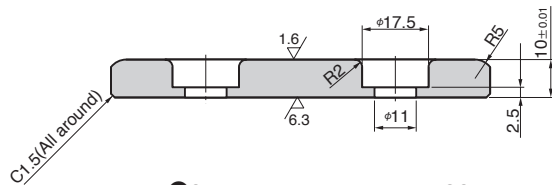

TSP

● Sliding Direction

● Special brazier head bolt (LCS standard)
LCS-10-20

Material : SKS3 with Graphite
Hardness : HRC 58 or more
Accessory : Mounting Bolt
(Special Brazier Head Bolt)

La	Catalog No.	W	L
45			75
50			100
75		28	125
100			150
45			75
50		38	100
75			125
100	TSP		150
45			75
50		48	100
75			125
100			150
25			75
50		75	100
75			125
100			150

Order

Catalog No.	W	L
TSP	75	150

■ We are ready to accept requests or orders for special parts.