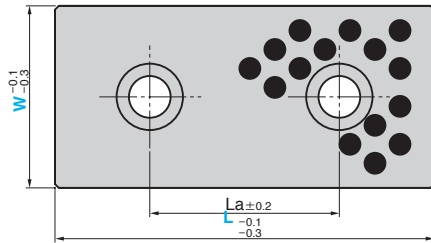

TSP

● Sliding Direction

● Special brazier head bolt (LCS standard)
LCS-10-20

Material : SKS3 with Graphite
Hardness : HRC 58 or more
Accessory : Mounting Bolt
(Special Brazier Head Bolt)

La	Catalog No.	W	L
45			75
50			100
75		28	125
100			150
45			75
50		38	100
75			125
100	TSP		150
45			75
50		48	100
75			125
100			150
25			75
50		75	100
75			125
100			150