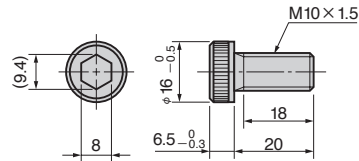

TSP

● Sliding Direction

● Special brazier head bolt (LCS standard)
LCS-10-20

Material : SKS3 with Graphite
Hardness : HRC 58 or more
Accessory : Mounting Bolt
(Special Brazier Head Bolt)

La	Catalog No.	W	L
45			75
50			100
75		28	125
100			150
45			75
50		38	100
75			125
100	TSP		150
45			75
50		48	100
75			125
100			150
25			75
50		75	100
75			125
100			150

Order

Catalog No.	W	L
TSP	75	150

■ We are ready to accept requests or orders for special parts.