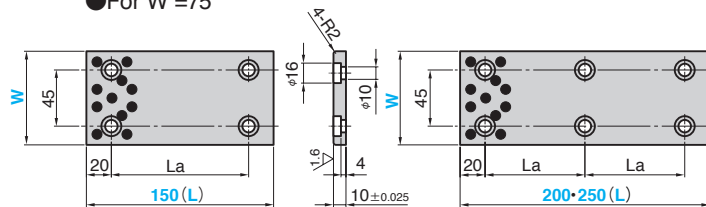

SOLP

● For W = 35 and 50

● For W = 75

● Sliding Direction

Bolt
Special brazier head bolt M8 x 15

Material : Bronze with Graphite
(SO#50 SP2)

Bolt Position		Mounting Bolt	Catalog No.	W	(L)
La	Lb				
60	—	2			100
55	—	3			150
55	50	4		35	200
70	70		250		
65	65	5			300
80	75		350		
60	—	2			100
55	—	3			150
55	50	4	SOLP	50	200
70	70				250
65	65	5			300
80	75		350		
110	—	4			150
80	—	6		75	200
105	—		250		
85	90	8			300
120	120		400		
115	—	10			500

Order

Catalog No.	W	—	(L)
SOLP	50	—	200

■ We are ready to accept requests or orders for special parts.