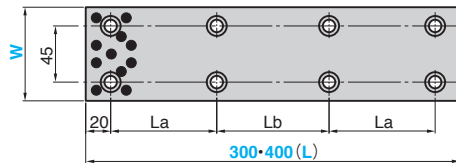

SOLP

● For W = 35 and 50

● For W = 75

● Sliding Direction

Bolt
Special brazier head bolt M8 x 15

Material : Bronze with Graphite
(SO#50 SP2)

Bolt Position		Mounting Bolt	Catalog No.	W	(L)
La	Lb				
60	—	2			100
55	—	3			150
55	50	4		35	200
70	70		250		
65	65	5			300
80	75		350		
60	—	2			100
55	—	3			150
55	50	4	SOLP	50	200
70	70				250
65	65	5			300
80	75		350		
110	—	4			150
80	—	6		75	200
105	—		250		
85	90	8			300
120	120		400		
115	—	10			500

Order

Catalog No.	W	—	(L)
SOLP	50	—	200

■ We are ready to accept requests or orders for special parts.