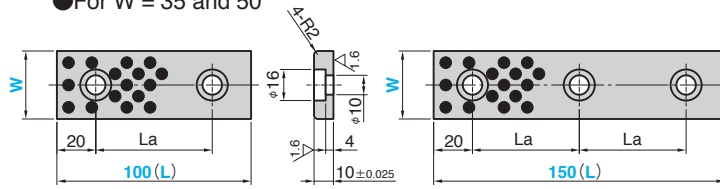

SOLP

● For W = 35 and 50

● For W = 75

● Sliding Direction

Bolt
Special brazier head bolt M8 x 15

Material : Bronze with Graphite
(SO#50 SP2)

Bolt Position		Mounting Bolt	Catalog No.	W	(L)
La	Lb				
60	—	2			100
55	—	3			150
55	50	4		35	200
70	70		250		
65	65	5			300
80	75		350		
60	—	2			100
55	—	3			150
55	50	4	SOLP	50	200
70	70				250
65	65	5			300
80	75		350		
110	—	4			150
80	—	6		75	200
105	—		250		
85	90	8			300
120	120		400		
115	—	10			500

Order

Catalog No.	W	—	(L)
SOLP	50	—	200

■ We are ready to accept requests or orders for special parts.