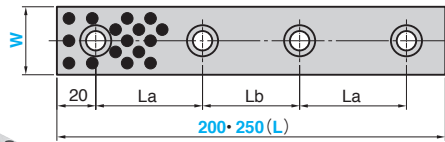

SOLP

● For W = 35 and 50

● For W = 75

● Sliding Direction

Bolt
Special brazier head bolt M8 x 15

Material : Bronze with Graphite
(SO#50 SP2)

Bolt Position		Mounting Bolt	Catalog No.	W	(L)
La	Lb				
60	—	2			100
55	—	3			150
55	50	4		35	200
70	70		250		
65	65	5			300
80	75		350		
60	—	2			100
55	—	3			150
55	50	4	SOLP	50	200
70	70				250
65	65	5			300
80	75		350		
110	—	4			150
80	—	6		75	200
105	—		250		
85	90	8			300
120	120		400		
115	—	10			500

Order

Catalog No.	W	—	(L)
SOLP	50	—	200

■ We are ready to accept requests or orders for special parts.