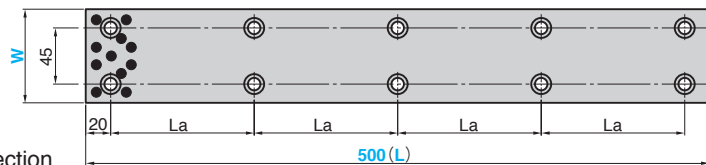

SOLP

● For W = 35 and 50

● For W = 75

● Sliding Direction

Bolt
Special brazier head bolt M8 x 15

Material : Bronze with Graphite
(SO#50 SP2)

Bolt Position		Mounting Bolt	Catalog No.	W	(L)
La	Lb				
60	—	2			100
55	—	3			150
55	50	4		35	200
70	70		250		
65	65	5			300
80	75		350		
60	—	2			100
55	—	3			150
55	50	4	SOLP	50	200
70	70				250
65	65	5			300
80	75		350		
110	—	4			150
80	—	6		75	200
105	—		250		
85	90	8			300
120	120		400		
115	—	10			500

Order

Catalog No.	W	—	(L)
SOLP	50	—	200

■ We are ready to accept requests or orders for special parts.