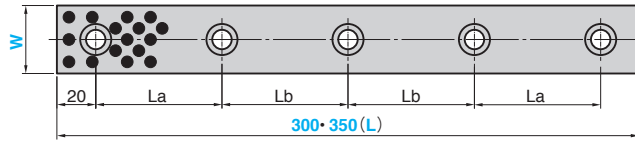

SOLP

● For W = 35 and 50

● For W = 75

● Sliding Direction

Bolt
Special brazier head bolt M8 x 15

Material : Bronze with Graphite
(SO#50 SP2)

Bolt Position		Mounting Bolt	Catalog No.	W	(L)
La	Lb				
60	—	2			100
55	—	3			150
55	50	4		35	200
70	70		250		
65	65	5			300
80	75		350		
60	—	2			100
55	—	3			150
55	50	4	SOLP	50	200
70	70				250
65	65	5			300
80	75		350		
110	—	4			150
80	—	6		75	200
105	—		250		
85	90	8			300
120	120		400		
115	—	10			500

Order

Catalog No.	W	—	(L)
SOLP	50	—	200

■ We are ready to accept requests or orders for special parts.